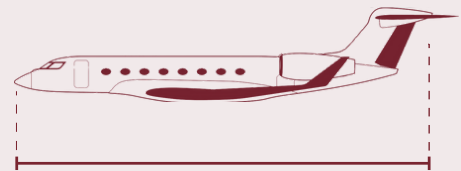

DINING

- Coffee machine
- Espresso machine
- Dishware
- Glassware
- Oven
- Microwave