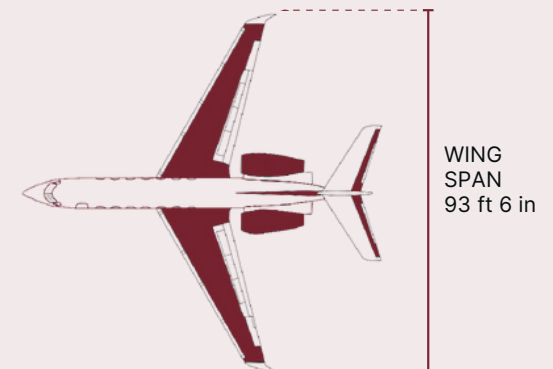

DINING

- Coffee machine
- Espresso machine
- Dishware
- Glassware
- Oven
- Microwave