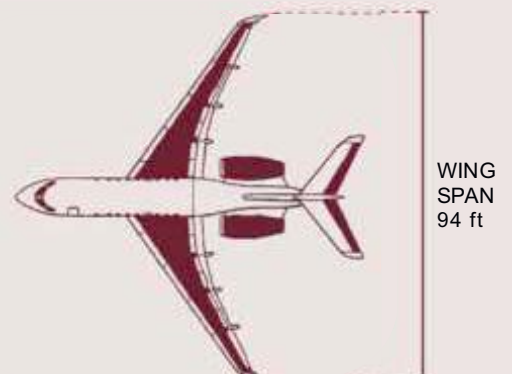

Glassware

Oven

Microwave

DAY

NIGHT